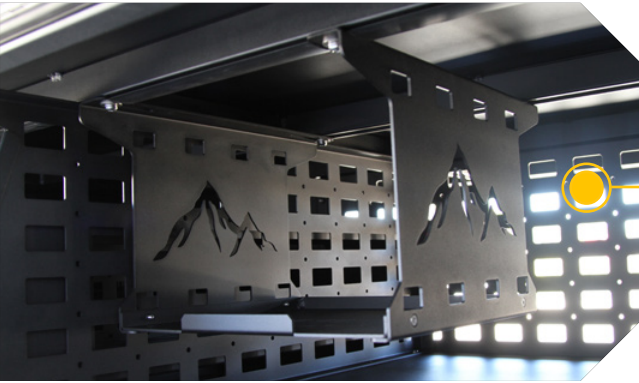

Pie oven mounting + shelving options