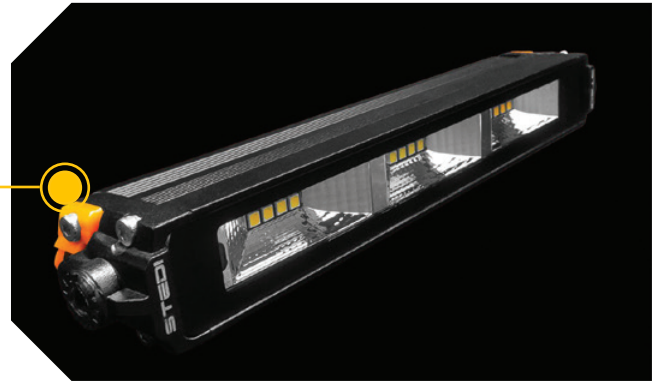

Rear work lights