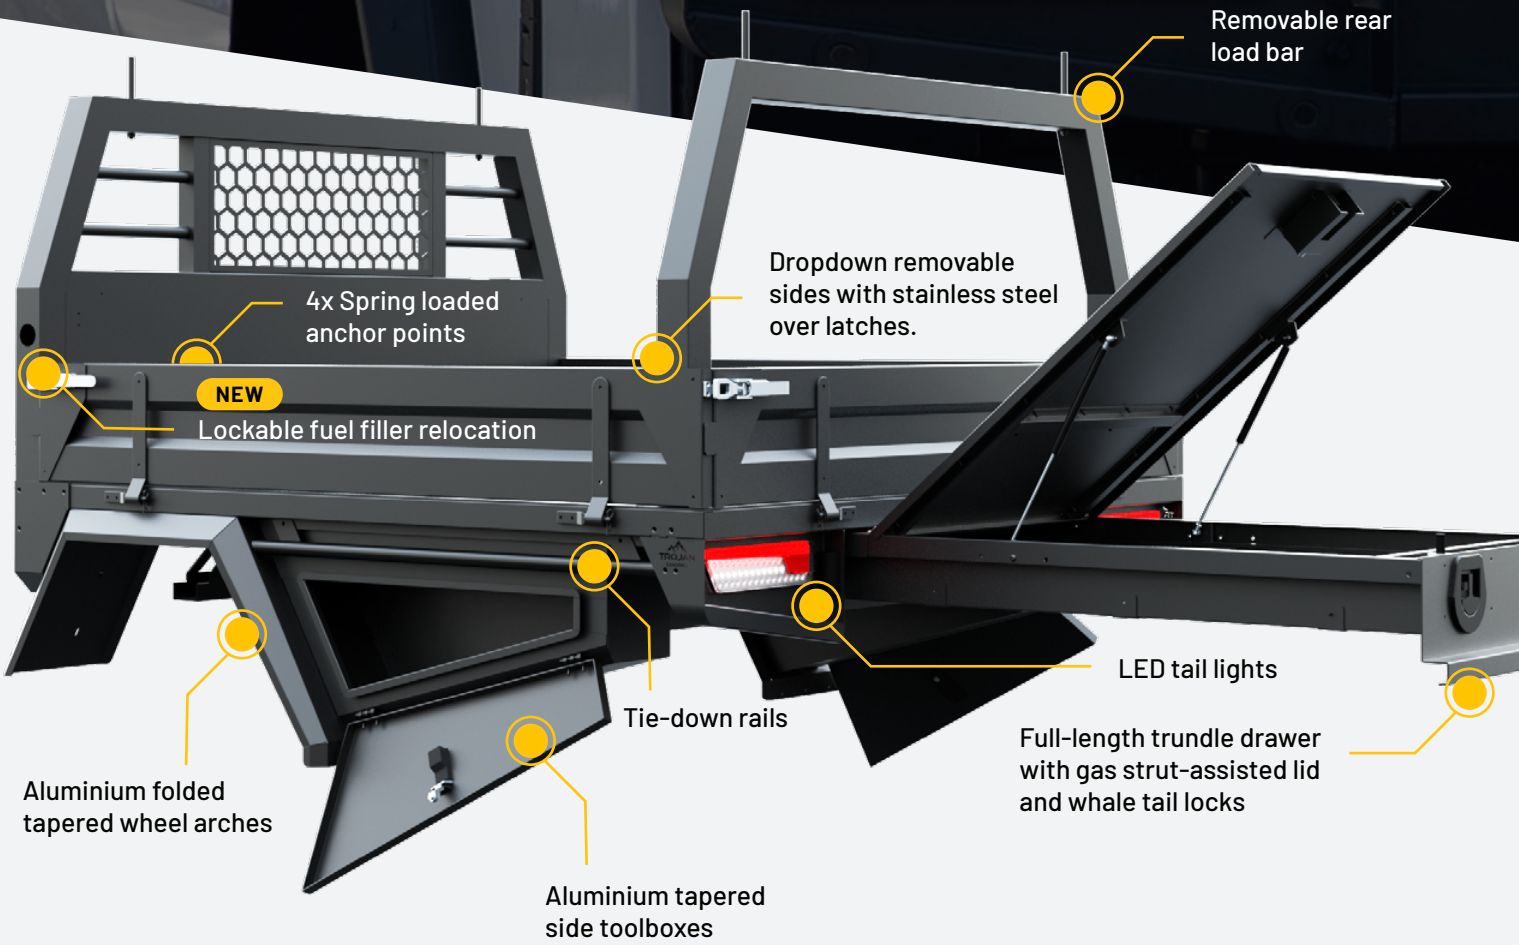

5YR

**STRUCTURAL
WARRANTY**

3 SIZES

ALUMINIUM TRAYS

Roll with flat deck, side boards or drop a canopy on top.