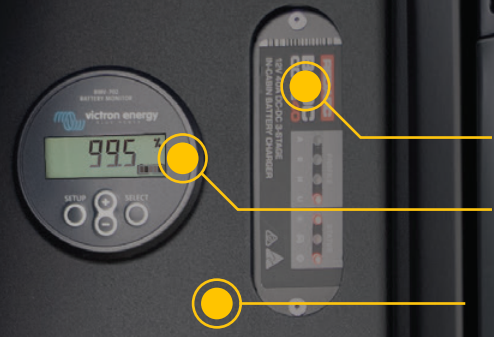

Rear work lights

Door paint colour matching

35L headboard water tank

POPULAR

THE WEEKENDER 12V PACKAGE

Power up with our Weekender 12V Panel - From \$3,890.00.

REDARC BCDC 40 amp charger
(Can be upgraded for larger batteries)

Victron battery monitor

CNC laser cut and powdercoated aluminium panel

Pre-wired and fused rocker switches

Trojan Canopies LED lights with amber, white and warm settings and an adjustable dimmer

Flush mount Anderson power output